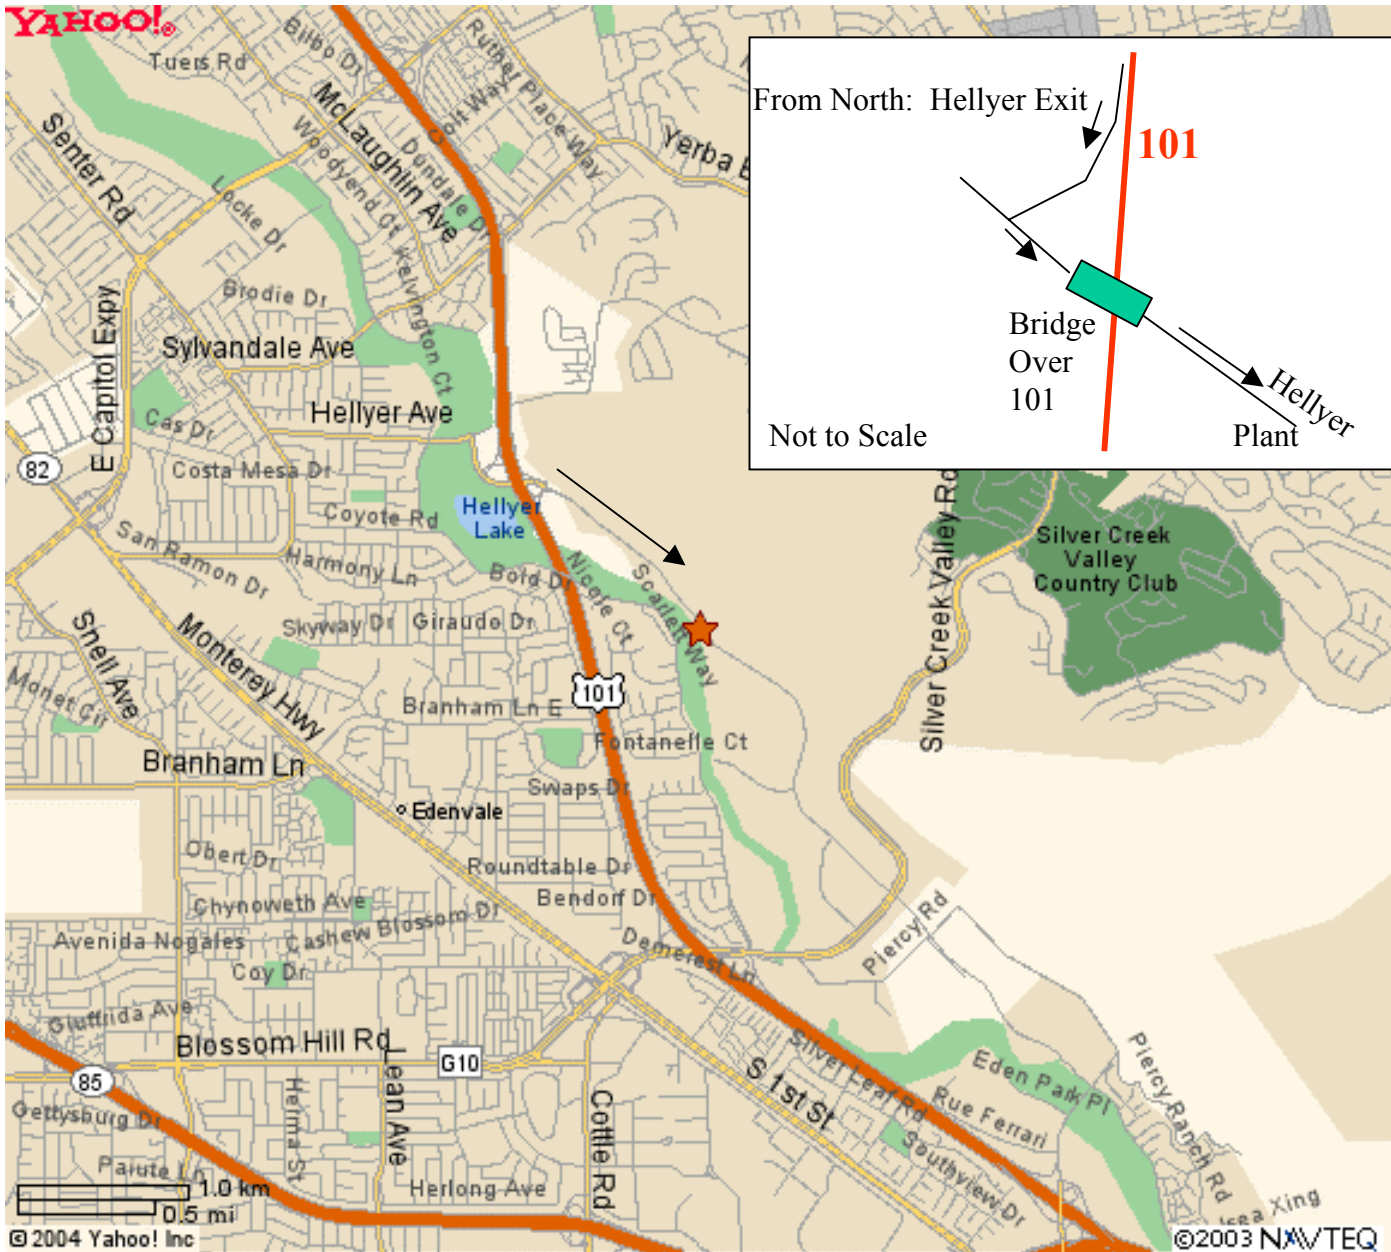

From South: Blossom Hill / Silver Creek Valley Road Exit

Green TR3 will be parked in front of the entry door.

-  Building
-  Parking
-  Sidewalk

To Silver Creek Valley Road

Hellyer Avenue

To US 101

Parking

Patio

Technology Park Entrance