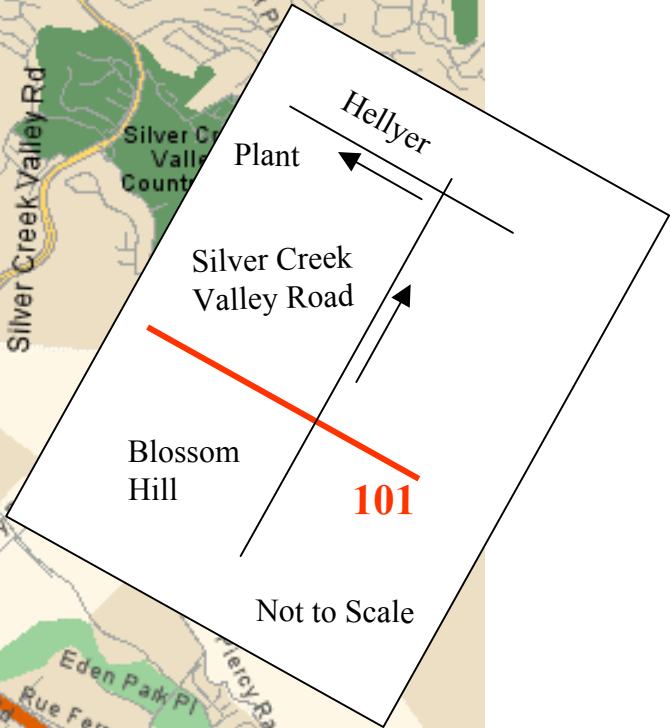

From South: Blossom Hill / Silver Creek Valley Road Exit

Green TR3 will be parked in front of the entry door.

-  Building
-  Parking
-  Sidewalk

To Silver Creek Valley Road

Hellyer Avenue

To US 101

Parking

Patio

Technology Park Entrance