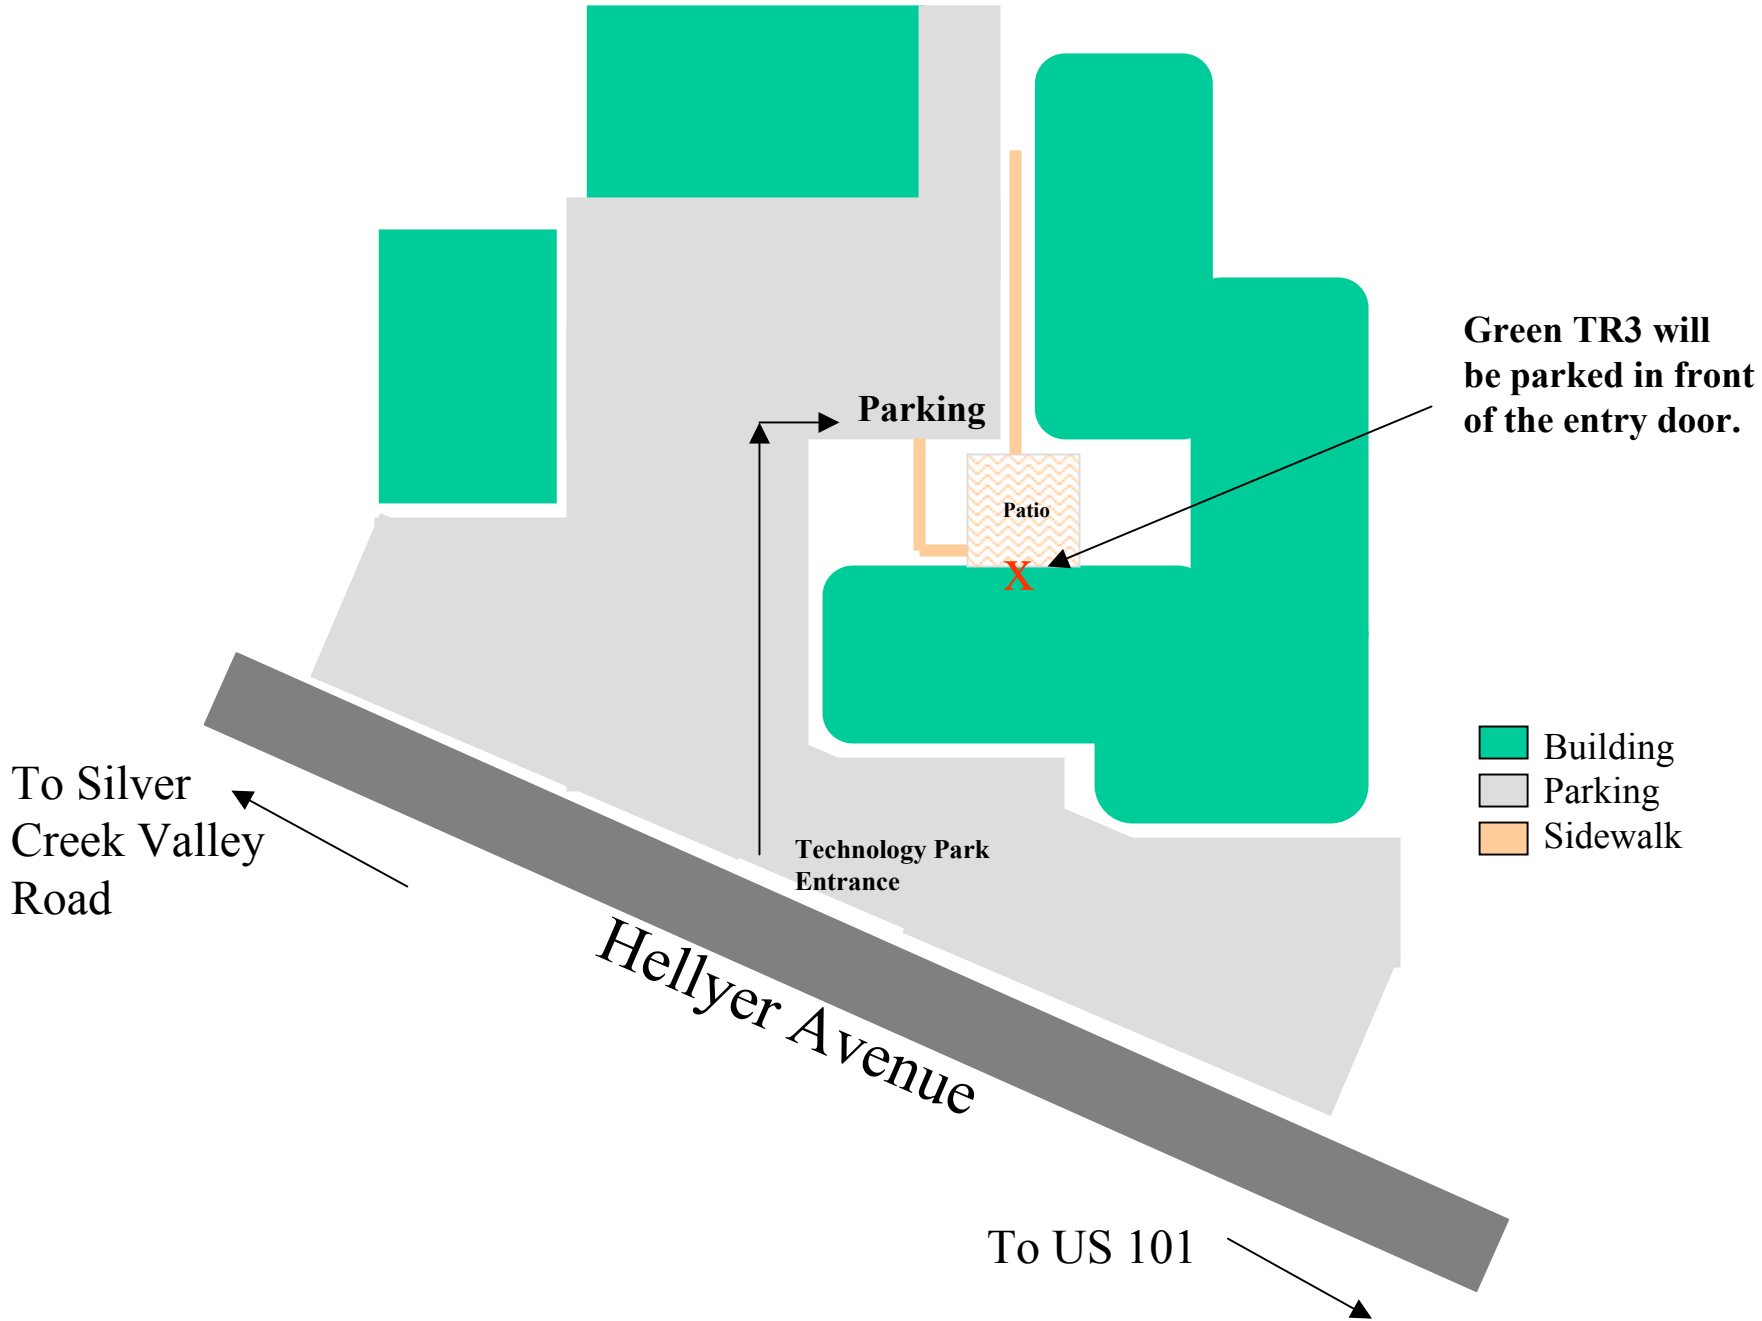

From South: Blossom Hill / Silver Creek Valley Road Exit

Green TR3 will be parked in front of the entry door.

-  Building
-  Parking
-  Sidewalk

To Silver Creek Valley Road

Hellyer Avenue

To US 101

Parking

Patio

Technology Park Entrance